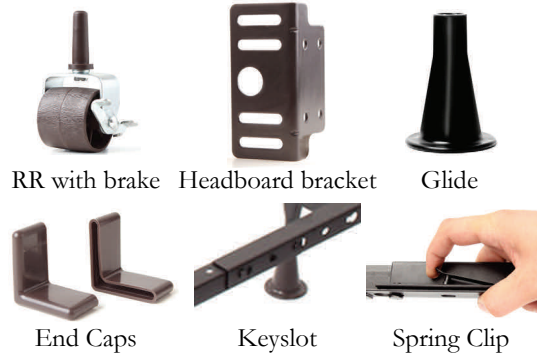

Standard Product Line Features:

- 1 1/2" x 1 1/2" x 70" High carbon rail steel side rails
- 1 1/4" x 1 1/4" High carbon rail steel cross arms
- Keyslot Cross arms and Spring Clip Assembly assure easy assembly and secure support
- Heavy duty locking legs
- Premium 2 1/4" rug rollers RR, 2 with brake locks
- Oversized headboard brackets
- Protective end caps

F60006