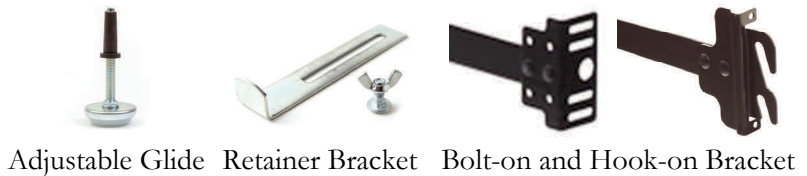

## Product Line Features:

- 1 1/2" x 1 1/2" High carbon rail steel side rails
- Bolt-on & Hook-on versions

Item #	Size	Description	Legs	Mobility
F85001	T/F	Bolt-on rail with wire	-	-
F86001	T/F	Hook-on rail with wire	-	-
F85002	Q	Bolt-on with center support	1	A-GL
F86002	Q	Hook-on with center support	1	A-GL
F85003	Q	Bolt-on rail with wire	-	-
F86003	Q	Hook-on rail with wire	-	-

# QUEEN CONVERSION RAILS

- Convert Full size to Queen size
- 1 1/2" x 1 1/2" High carbon rail steel side rails
- Retainer brackets to hold box spring in place
- Adjustable glide

Item #	Size	Description	Legs	Mobility
FQCB01	Q	Bolt-on with center support	1	A-GL
FQCH01	Q	Hook-on with center support	1	A-GL