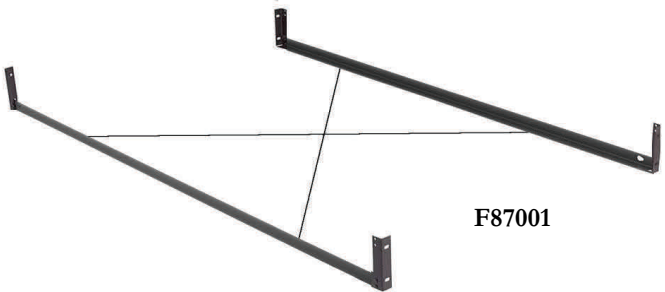

FLP001

FLP002

Item #	Size	Description	Legs	Mobility
FLP001	T/F		4	RR
FLP002	Q/K/CK	Head to foot single 2" center support	6	RR

**Product Line Features:**

- Lowers the bedding by 3” (4 1/2” from floor to bed frame surface)
- 1 1/2” x 1 1/2” High carbon rail steel side rails
- 1 1/4” x 1 1/4” High carbon rail steel cross arms
- Bolt-on & Hook-on versions
- C-clamps for width adjustment
- Heavy duty adjustable glide legs for height adjustment (Queen and King)

Hook-on

Bolt-on

C-Clamp

Adjustable Glide

F87001

F88002

F88003

Item #	Size	Description	Legs	Mobility
F87001	T/F	75” length, Bolt-on rail with wire	-	-
F88001	T/F	75” length, Hook-on rail with wire	-	-
F87002	Q	82” length, Bolt-on, cross supports w/2 adjustable glides	2	A-GL
F88002	Q	82” length, Hook-on, cross supports w/2 adjustable glides	2	A-GL
F87003	K	82” length, Bolt-on, center and cross supports w/6 adjustable glides	6	A-GL
F88003	K	82” length, Hook-on, center and cross supports w/6 adjustable glides	6	A-GL

## Product Line Features:

- 1 1/2" x 1 1/2" High carbon rail steel side rails
- 1 1/2" x 1 1/2" High carbon rail steel cross arms and supports
- Oversized offset headboard brackets
- Keyslot Cross arms and Spring Clip Assembly assure easy assembly and secure support
- Heavy duty steel stem glide
- Protective end caps