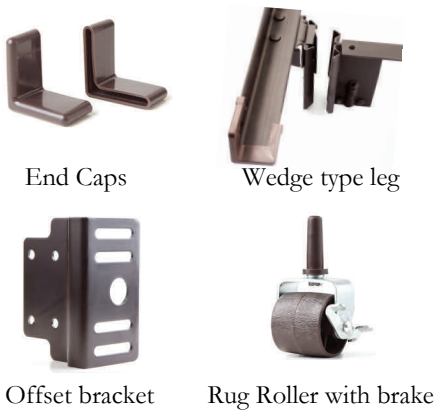

**Product Line Features:**

- 1 1/2" x 1 1/2" side rails
- 70" Side rails
- Easy assembly—no tools required
- Heavy duty locking wedge type legs
- Oversized offset headboard brackets
- Double angle center support for added support on queen, king & Cal king models
- Premium 2 1/4" rug rollers RR, 2 with brake locks
- Protective end caps
- Recessed legs