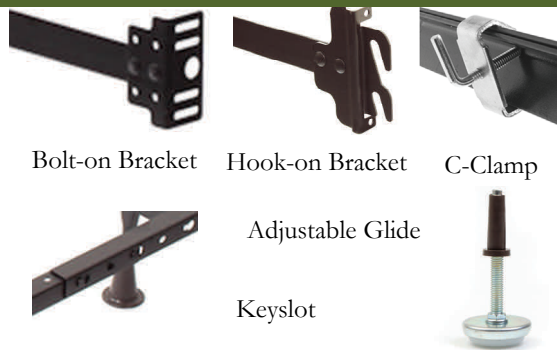

## Product Line Features:

- 1 1/2" x 1 1/2" High carbon rail steel side rails
- Bolt-on & Hook-on versions

Item #	Size	Description	Legs	Mobility
F85001	T/F	Bolt-on rail with wire	-	-
F86001	T/F	Hook-on rail with wire	-	-
F85002	Q	Bolt-on with center support	1	A-GL
F86002	Q	Hook-on with center support	1	A-GL
F85003	Q	Bolt-on rail with wire	-	-
F86003	Q	Hook-on rail with wire	-	-

# QUEEN CONVERSION RAILS

- Convert Full size to Queen size
- 1 1/2" x 1 1/2" High carbon rail steel side rails
- Retainer brackets to hold box spring in place
- Adjustable glide

Item #	Size	Description	Legs	Mobility
FQCB01	Q	Bolt-on with center support	1	A-GL
FQCH01	Q	Hook-on with center support	1	A-GL

# FRAMES FOR METAL AND WOOD BEDS

- 1 1/2" x 1 1/2" High carbon rail steel side rails
- 1 1/4" x 1 1/4" High carbon rail steel cross arms
- Bolt-on & Hook-on versions
- C-clamps on Hook-On for width adjustment
- Keyslot Cross arms and Spring Clip Assembly on Bolt-On assure easy assembly and secure support
- Heavy duty locking legs